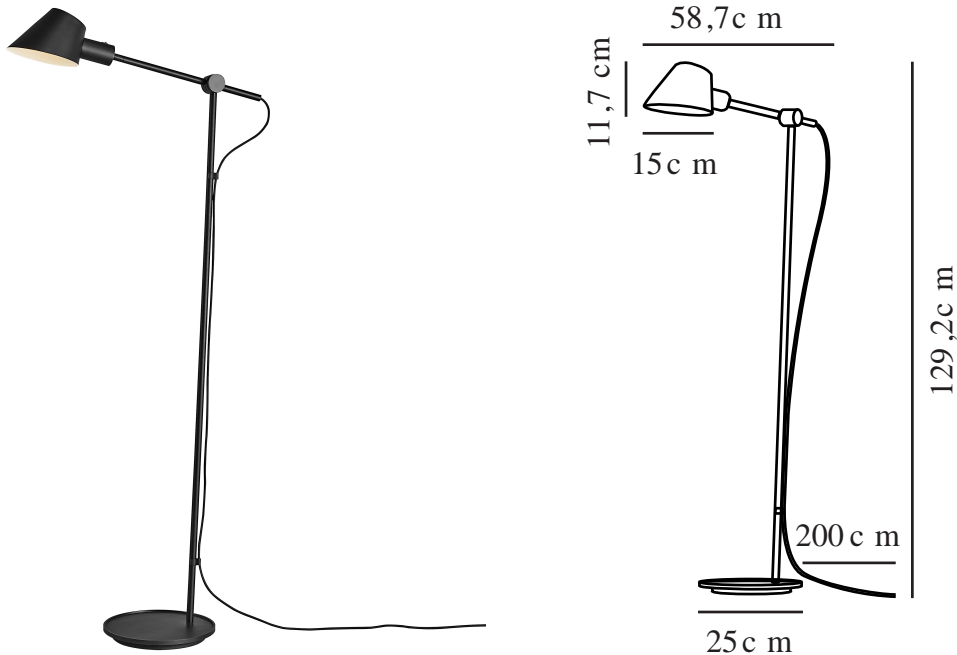

STAY | FLOOR LAMP | BLACK

2020464003

Voltage (V): 230 Volt
IP degree: IP20
Maximum bulb wattage (W): 60W
Class (Class 1, Class 2, Class 3):
Class 2 (Double isolated)
Socket type: E27
Switch placement: On the fixture

Primary material: Aluminium
Secondary material: Plastic
Colour of the cable: Black
Length of the cable (cm): 250
Surface material of the cable:
Textile
Is the cable replaceable: False
Colour: Black

Height (cm): 129.2
Tube Diameter (cm): 1.57
Shade Diameter (cm): 15
Shade Height (cm): 11.7
Outdoor base dimension (cm): 25
Projection (cm): 58.7
Tilt Angle (°): 90
Turning Angle (°): 350

EAN: 5704924001000
Item Number: 2020464003
Pcs Per Master Carton: 1

Sales Box Height (cm): 131
Sales Box Width (cm): 31
Sales Box Depth (cm): 29
Sales Box Volume m³: 0.1178
Product net weight (kg): 6.22

- Modern, yet timeless design
- Adjustable lamp head and top arm
- Lights both up and down
- On/off button behind lamp head
- Perfect as reading light

Stay is designed by Danish Maria Berntsen and is functional and beautiful lighting in one and the same design. Stay has several nice features, where the lamp's flexible swivel mechanism makes it possible to direct the light and create optimal lighting conditions. Furthermore, the switch is discreetly placed behind the lamp head, making it easy and convenient to turn the light on and off. Thus, Stay combines great flexibility and elegant appearance in a highly convincing way.