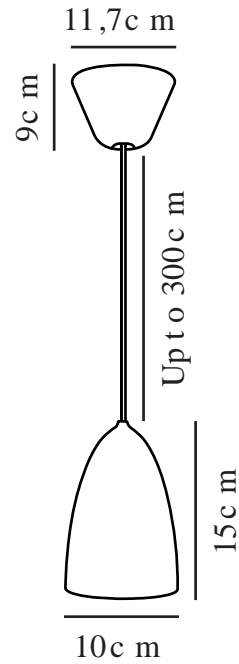

NEXUS 2.0 SMALL | PENDANT | BLACK

2020563003

Voltage (V): 230 Volt
IP degree: IP20
Maximum bulb wattage (W): 6W
Class (Class 1, Class 2, Class 3):
Class 2 (Double isolated)
Socket type: GU10

Primary material: Metal
Secondary material: Plastic
Colour of the cable: Black
Length of the cable (cm): 300
Surface material of the cable:
Textile
Is the cable replaceable: False
Colour: Black

Height (cm): 15
Width (cm): 10
Shade Diameter (cm): 10
Shade Height (cm): 15.3

EAN: 5704924002335
Item Number: 2020563003
Pcs Per Master Carton: 3

Sales Box Height (cm): 22
Sales Box Width (cm): 12.5
Sales Box Depth (cm): 12.5
Sales Box Volume m³: 0.0034
Product net weight (kg): 0.413