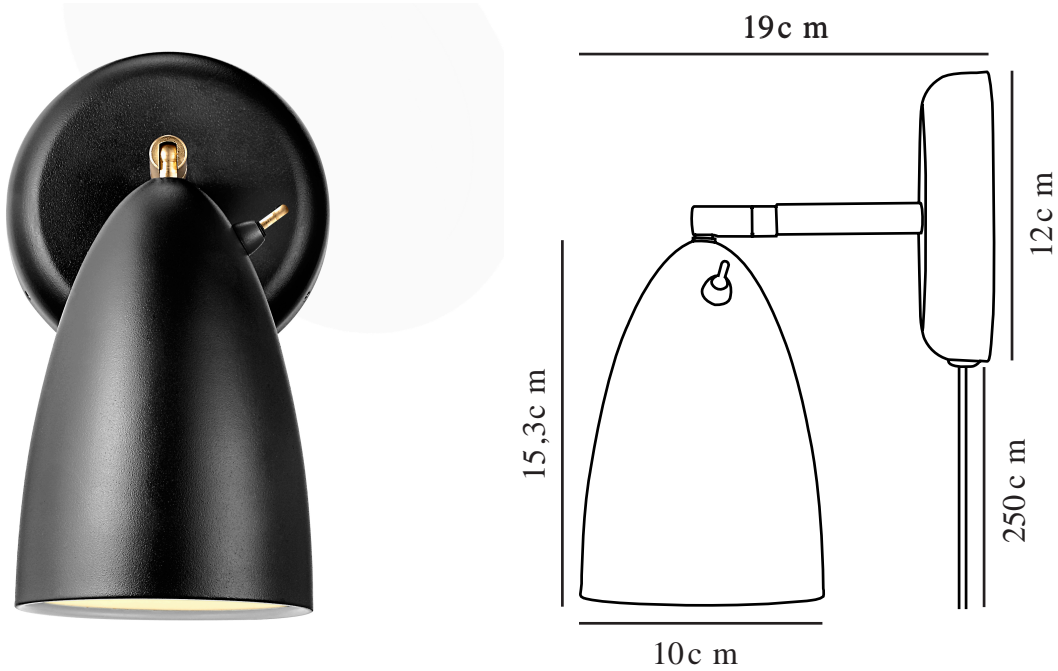

NEXUS 2 | WALL LIGHT | BLACK

2020601003

Voltage (V): 230 Volt
IP degree: IP20
Maximum bulb wattage (W): 6W
Class (Class 1, Class 2, Class 3):
Class 2 (Double isolated)
Socket type: GU10
Switch placement: On the fixture

Height (cm): 22
Shade Diameter (cm): 10
Shade Height (cm): 15.3
Outdoor base dimension (cm): 12
Projection (cm): 19
Tilt Angle (°): 90
Turning Angle (°): 350

Sales Box Height (cm): 28.5
Sales Box Width (cm): 13.5
Sales Box Depth (cm): 13.5
Sales Box Volume m³: 0.0052
Product net weight (kg): 0.8

Primary material: Metal
Secondary material: Plastic
Colour of the cable: Black
Length of the cable (cm): 250
Surface material of the cable:
Textile
Is the cable replaceable: True
Colour: Black

EAN: 5704924002373
Item Number: 2020601003
Pcs Per Master Carton: 3

- Minimalistic and timeless design
- Beautiful brass swivel tilt joint
- Satin matt finish
- Elegant and strong brushed brass on/off switch

NEXUS is an exciting series that epitomises Nordic cool. The details tell the story of a light with an opulent design, for example, the toggle switch in the best retro style, and the elegant rotatable joint in solid brass. Design by Bønnelycke MDD.