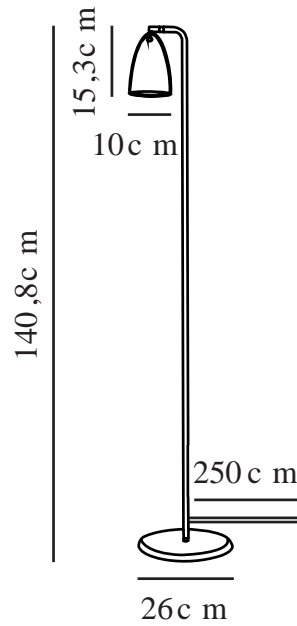

NEXUS 2 | FLOOR LAMP | WHITE/TELEGREY

2020644001

Voltage (V): 230 Volt
IP degree: IP20
Maximum bulb wattage (W): 6W
Class (Class 1, Class 2, Class 3):
Class 2 (Double isolated)
Socket type: GU10
Switch placement: On the fixture

Primary material: Metal
Secondary material: Plastic
Colour of the cable: White
Length of the cable (cm): 250
Surface material of the cable:
Textile
Is the cable replaceable: False
Colour: White/Telegrey

Height (cm): 140.8
Shade Diameter (cm): 10
Shade Height (cm): 15.3
Outdoor base dimension (cm): 26
Tilt Angle (°): 90
Turning Angle (°): 350

EAN: 5704924002403
Item Number: 2020644001
Pcs Per Master Carton: 2

Sales Box Height (cm): 74
Sales Box Width(cm): 13
Sales Box Depth (cm): 27.5
Sales Box Volume m³ : 0.0265
Product net weight (kg): 2.64

- Minimalistic and timeless design
- Beautiful brass swivel tilt joint
- Satin matt finish
- Elegant and strong brushed brass on/off switch