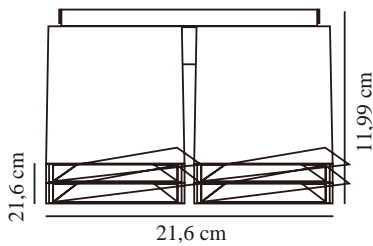

ETHAN 4-SPOT | SURFACE DOWNLIGHT | MATT WHITE

nordlux®

2110430101

Voltage (V): 230 Volt
IP degree: IP20
Maximum bulb wattage (W):
4x50W
Class (Class 1, Class 2, Class 3):
Class 2 (Double isolated)
Socket type: GU10
Parallel connection: True

Height (cm): 11.99
Width (cm): 21.6
Length (cm): 21.6
EAN: 5704924007071
TUN: 2160512
Item Number: 2110430101

Pcs Per Master Carton: 3
Sales Box Height (cm): 12.5
Sales Box Width(cm): 36
Sales Box Depth (cm): 26
Sales Box Volume m³ : 0.0117
Product net weight (kg): 2.06

Primary material: Aluminium
Secondary material: Metal
Colour: Matt white

- Interconnectable on two sides • Fits the Scandinavian electro boxes
- Two reflector colours included (white and silver)

Ethan is a square build-on spot series that gives a pleasant light with the included inside reflectors. Fits any GU10 bulb, has additional cable inlet on two opposite sides and is interconnectable (with internal or external wiring).