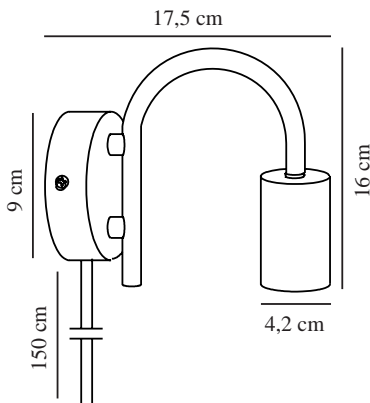

PACO | WALL LIGHT | BLACK

2112071003

nordlux®

Voltage (V): 230 Volt
IP degree: IP20
Maximum bulb wattage (W): 25W
Class (Class 1, Class 2, Class 3):
Class 2 (Double isolated)
Socket type: E27
Switch placement: On the cable

Primary material: Metal
Colour of the cable: Black
Length of the cable (cm): 150
Surface material of the cable:
Plastic
Is the cable replaceable: True
Colour: Black

Height (cm): 16
Width (cm): 9
Tube Diameter (cm): 1.13
Outdoor base dimension (cm): 9
Length (cm): 17.5
Projection (cm): 17.5

EAN: 5704924005251
TUN: 2148698
Item Number: 2112071003
Pcs Per Master Carton: 3

Sales Box Height (cm): 18
Sales Box Width (cm): 17
Sales Box Depth (cm): 10
Sales Box Volume m³: 0.0031
Product net weight (kg): 0.33