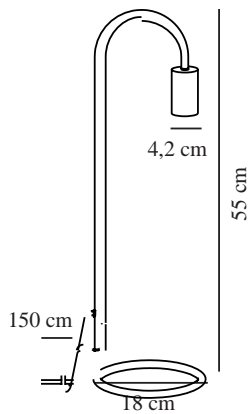

# PACO | TABLE LAMP | BLACK

2112085003

nordlux®

Voltage (V): 230 Volt  
IP degree: IP20  
Maximum bulb wattage (W): 25W  
Class (Class 1, Class 2, Class 3):  
Class 2 (Double isolated)  
Socket type: E27  
Switch placement: On the cable

Primary material: Metal  
Colour of the cable: Black  
Length of the cable (cm): 150  
Surface material of the cable:  
Plastic  
Is the cable replaceable: False  
Colour: Black

Height (cm): 55  
Width (cm): 18  
Tube Diameter (cm): 1.13  
Outdoor base dimension (cm): 18  
Length (cm): 18

EAN: 5704924005268  
TUN: 2148720  
Item Number: 2112085003  
Pcs Per Master Carton: 4

Sales Box Height (cm): 53  
Sales Box Width (cm): 20  
Sales Box Depth (cm): 6  
Sales Box Volume m<sup>3</sup>: 0.0064  
Product net weight (kg): 0.6