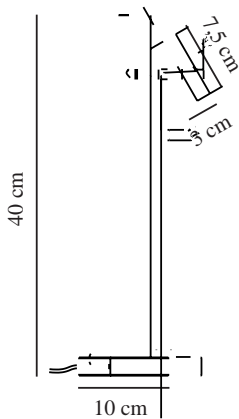

OMARI | TABLE LAMP | WHITE

2112245001

nordlux®

Voltage (V): 230 Volt
IP degree: IP20
Class (Class 1, Class 2, Class 3):
Class 3 (12V)
Socket type: LED Module
Switch placement: On the fixture

Primary material: Metal
Colour of the cable: White
Length of the cable (cm): 150
Surface material of the cable:
Plastic
Is the cable replaceable: False
Colour: White

Height (cm): 40
Width (cm): 10
Tube Diameter (cm): 1.15
Shade Diameter (cm): 3
Outdoor base dimension (cm): 10
Length (cm): 15.5
Tilt Angle (°): 90
Turning Angle (°): 320

EAN: 5704924005442
TUN: 2148723
Item Number: 2112245001
Pcs Per Master Carton: 3

Sales Box Height (cm): 41.5
Sales Box Width (cm): 11.5
Sales Box Depth (cm): 11.5
Sales Box Volume m³: 0.0055
Product net weight (kg): 0.54

Brightness of light (Lumen): 320
Colour temperature (Kelvin): 2700
Ra-value : 80
Lifetime (hours): 25000
Beam angle (°) : 41
Candela (cd) (for directional
lamp only): 550
Energy class: F
Actual watt (W): 3.2

- Minimalist and streamlined design
- Adjustable lamp head for a directional light
- 5-year LED guarantee

Omari emits light, clean and simple Nordic lines. This minimalist and streamlined table lamp has an on/off touch switch and dimmer. Place it next to your bed for a functional light that you can easily adjust to fit your needs.