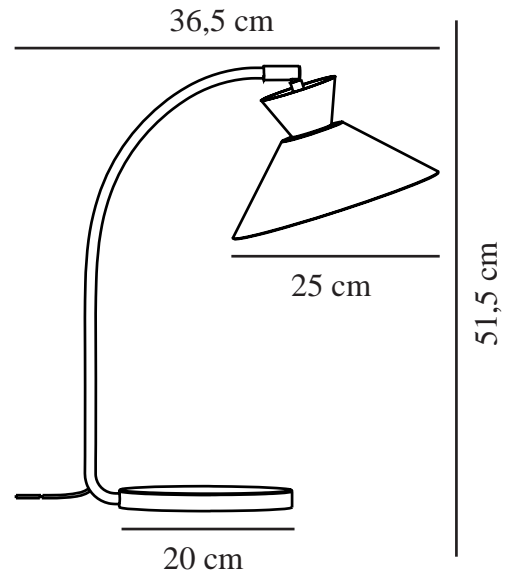

DIAL | TABLE LAMP | BLACK

2213385003

nordlux®

Voltage (V): 220-240 Volt
IP degree: IP20
Maximum bulb wattage (W): 40W
Class (Class 1, Class 2, Class 3):
Class 2 (Double isolated)
Socket type: E27
Switch placement: On the cable
Parallel connection: False

Primary material: Metal
Secondary material: Plastic
Colour of the cable: Black
Length of the cable (cm): 150
Surface material of the cable:
Plastic
Is the cable replaceable: False
Colour: Black

Height (cm): 51
Width (cm): 25
Shade Diameter (cm): 25
Length (cm): 25
Mount directly into insulation:
False
Turning Angle (°): 120

EAN: 5704924013751
TUN: 2298463
Item Number: 2213385003

Pcs Per Master Carton: 3
Sales Box Height (cm): 57
Sales Box Width(cm): 28
Sales Box Depth (cm): 23
Sales Box Volume m³ : 0.0367
Product net weight (kg): 1.6

- Nordic simplicity with clean lines
- Decorative uplight effect creating a floating vibe
- Updated look from the fifties and sixties
- Adjustable lamp head for a directional light

Dial is a modern and contemporary family inspired by distinctive lighting designs from the 50s. The style is Nordic and streamlined, with an open and geometric shape that allows for lots of light to shine through. The open shade creates a decorative uplight effect when the light is turned on, and the curved rod adds both a soft and retro expression.