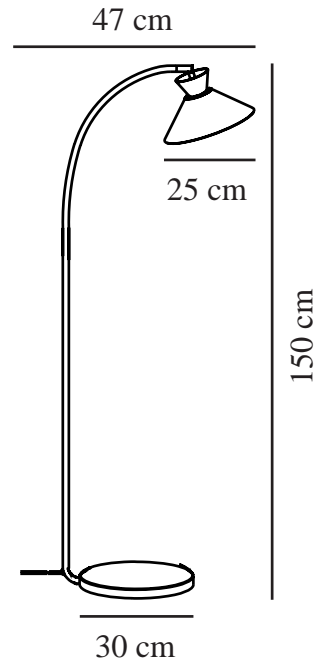

# DIAL | FLOOR LAMP | WHITE

2213394001

nordlux®

Voltage (V): 220-240 Volt  
IP degree: IP20  
Maximum bulb wattage (W): 40W  
Class (Class 1, Class 2, Class 3):  
Class 2 (Double isolated)  
Socket type: E27  
Switch placement: On the cable  
Parallel connection: False

Primary material: Metal  
Colour of the cable: White  
Length of the cable (cm): 150  
Surface material of the cable:  
Plastic  
Is the cable replaceable: False  
Colour: White

Height (cm): 150  
Width (cm): 25  
Tube Diameter (cm): 1.6  
Shade Diameter (cm): 25  
Length (cm): 25  
Tilt Angle (°): 90  
Turning Angle (°): 45

EAN: 5704924012082  
TUN: 2276974  
Item Number: 2213394001  
Pcs Per Master Carton: 2

Sales Box Height (cm): 67  
Sales Box Width(cm): 34  
Sales Box Depth (cm): 16  
Sales Box Volume m<sup>3</sup> : 0.0364  
Product net weight (kg): 3.6

- Nordic simplicity with clean lines
- Decorative uplight effect creating a floating vibe
- Updated look from the fifties and sixties
- Adjustable lamp head for a directional light

Dial is a modern and contemporary family inspired by distinctive lighting designs from the 50s. The style is Nordic and streamlined, with an open and geometric shape that allows for lots of light to shine through. The open shade creates a decorative uplight effect when the light is turned on. The curved wall bracket supports the light and elegant expression.