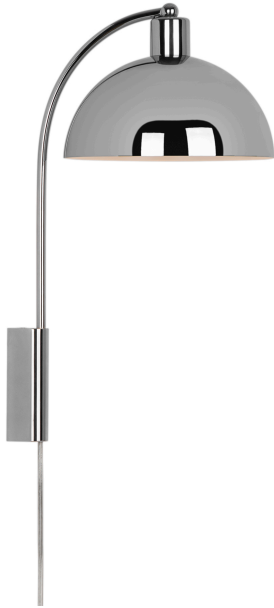

ELLEN 20 | WALL LIGHT | CHROME

2213721033

nordlux®

Voltage (V): 220-240 Volt
IP degree: IP20
Maximum bulb wattage (W): 40W
Class (Class 1, Class 2, Class 3):
Class 2 (Double isolated)
Socket type: E14
Switch placement: On the cable
Parallel connection: False

Primary material: Metal
Secondary material: Plastic
Colour of the cable: Clear
Length of the cable (cm): 150
Surface material of the cable:
Plastic
Is the cable replaceable: False
Colour: Chrome

Height (cm): 43
Width (cm): 26
Shade Diameter (cm): 20
Length (cm): 26
Mount directly into insulation:
False

• Contemporary and elegant style • Creates a soft downlight

With references to minimalist and timeless Scandinavian design, Ellen fits beautifully into most interior designs. The rounded shade creates an elegant and contemporary contrast to the lightweight frame and contributes visual volume and a wide field of light. The Ellen wall lamp is perfect for creating a soft and pleasant light next to your bed or sofa.