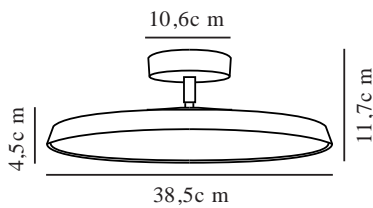

KAITO PRO 40 | CEILING LIGHT | BLACK

2220526003

Voltage (V): 220-240 Volt
IP degree: IP20
Class (Class 1, Class 2, Class 3):
Class 2 (Double isolated)
Socket type: LED Module

Primary material: Metal
Secondary material: Plastic
Colour: Black

Height (cm): 11.7
Width (cm): 38.5
Shade Diameter (cm): 38.5
Shade Height (cm): 4.5
Outdoor base dimension (cm):
10.6
Length (cm): 38.5
Tilt Angle (°): 35
Turning Angle (°): 350

EAN: 5704924011436
Item Number: 2220526003
Pcs Per Master Carton: 3

Sales Box Height (cm): 41.5
Sales Box Width (cm): 41.5
Sales Box Depth (cm): 14.5
Sales Box Volume m³: 0.025
Product net weight (kg): 2.38

Brightness of light (Lumen): 2270
Colour temperature (Kelvin): 3000
Ra-value : 80
Lifetime (hours): 30000
Beam angle (°) : 360
Candela (cd) (for directional
lamp only): 0
Energy class: E
Actual watt (W): 26

- Adjustable lamp head for a directional light
- Dimmable
- Soft and diffused light
- Slim design
- Elegant brass detail
- 5-year LED guarantee

With Kaito Pro, Bønnelycke MDD has created a ceiling fixture that breaks with tradition. A ceiling fixture where design and innovation merge into something greater. The shape stands out as sharp, modern and as a uniform, luminous surface. The functional kip joint, made from brass, adds an elegant superiority to the design. Fixed 24W LED panel.

Design For The People
2220526003

A

B

C

D

E

F

G

26
kWh/1000h

2019/2015