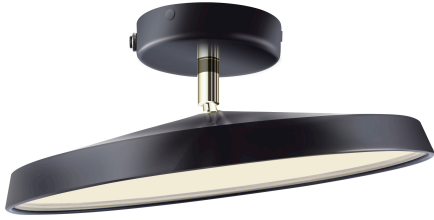

# KAITO PRO 40 | CEILING LIGHT | BLACK

2220526003

Voltage (V): 220-240 Volt  
 IP degree: IP20  
 Class (Class 1, Class 2, Class 3):  
 Class 2 (Double isolated)  
 Socket type: LED Module

Primary material: Metal  
 Secondary material: Plastic  
 Colour: Black

Height (cm): 11.7  
 Width (cm): 38.5  
 Shade Diameter (cm): 38.5  
 Shade Height (cm): 4.5  
 Outdoor base dimension (cm):  
 10.6  
 Length (cm): 38.5  
 Tilt Angle (°): 35  
 Turning Angle (°): 350

- Adjustable lamp head for a directional light
- Dimmable
- Soft and diffused light
- Slim design
- Elegant brass detail
- 5-year LED guarantee

With Kaito Pro, Bønnelycke MDD has created a ceiling fixture that breaks with tradition. A ceiling fixture where design and innovation merge into something greater. The shape stands out as sharp, modern and as a uniform, luminous surface. The functional kip joint, made from brass, adds an elegant superiority to the design. Fixed 24W LED panel.