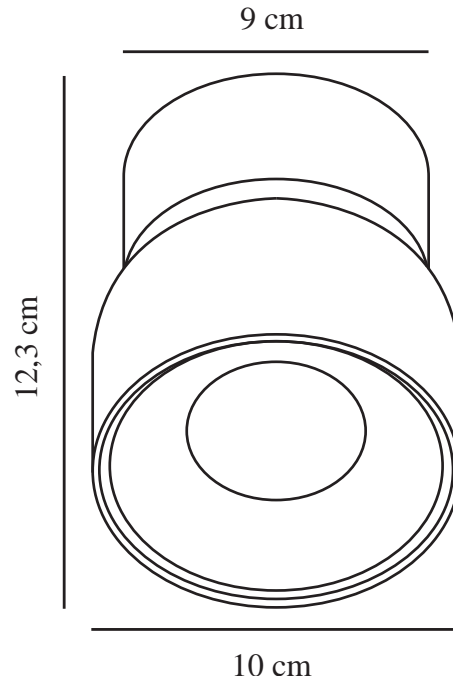

PITCHER | SPOT LIGHT | BLACK

2310400103

nordlux®

Voltage (V): 220-240 Volt
IP degree: IP20
Maximum bulb wattage (W): 50W
Class (Class 1, Class 2, Class 3):
Class 2 (Double isolated)
Socket type: GU10
Parallel connection: True

Primary material: Metal
Colour: Black

Height (cm): 12.3
Shade Diameter (cm): 10
Tilt Angle (°): 55
Turning Angle (°): 350
EAN: 5704924016189
TUN: 2326270
Item Number: 2310400103

Pcs Per Master Carton: 6

- Smooth, rounded design
- Hidden tilt hinge
- Directional light

Pitcher has a smooth, rounded design with a hidden tilt hinge that enables you to angle the light in all directions. Place multiple spots in a long hallway, or use it to accentuate certain interior details, e.g. a gallery wall.