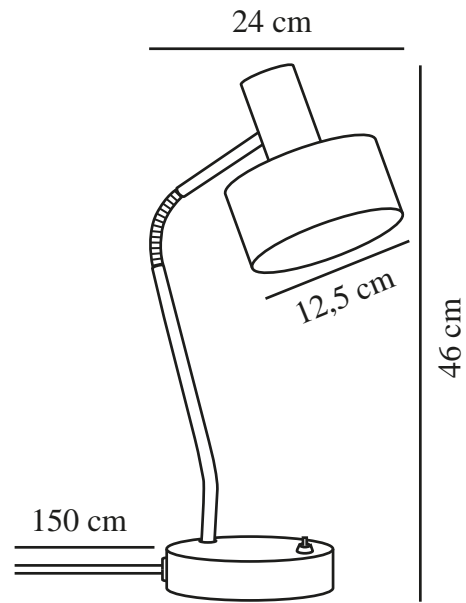

MATIS | TABLE LAMP | WHITE

2412305001

nordlux®

Voltage (V): 220-240 Volt
IP degree: IP20
Maximum bulb wattage (W): 15 W
Class (Class 1, Class 2, Class 3):
Class 2 (Double isolated)
Socket type: E27
Switch placement: On the
tabel/ground base
Parallel connection: False

Primary material: Metal
Secondary material: Plastic
Colour of the cable: White
Length of the cable (cm): 150
Surface material of the cable:
Plastic
Is the cable replaceable: False

Colour: White
Height (cm): 46
Width (cm): 24
Tube Diameter (cm): 1.2
Shade Diameter (cm): 12.5
Lenght (cm): 24

EAN: 5704924021893
TUN: 2389081
Item Number: 2412305001

Pcs Per Master Carton: 3
Sales Box Height (cm): 32.5
Sales Box Width(cm): 24.5
Sales Box Depth (cm): 19
Sales Box Volume m³ : 0.0151
Product net weight (kg): 1.86

- Minimalist style
- Adjustable lamp for directional light
- Light also shines through the top of the shade

Matis is perfect for your desk, sideboard or any other place in your home that needs a minimalist and practical table lamp. The small holes on top of the shade create a beautiful light effect. The flexible shade can be adjusted to create the perfect light for reading, working or just a cosy background ambience.