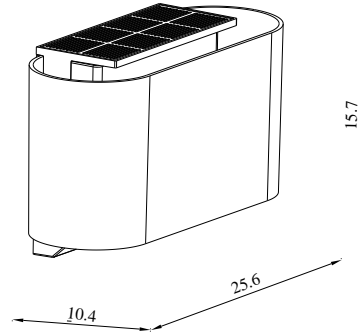

PIOLA | SOLAR LIGHT | WHITE

2418051001

nordlux®

Voltage (V): 3,7 Volt
IP degree: IP44
Class (Class 1, Class 2, Class 3):
Class 3 (12V)
Socket type: SolarLed
Parallel connection: False

Primary material: Plastic
Secondary material: Plastic
Colour: White

Height (cm): 15.7
Width (cm): 25.6
Length (cm): 25.6
Projection (cm): 10.4

EAN: 5704924017537
TUN: 2366798
Item Number: 2418051001
Pcs Per Master Carton: 3
Sales Box Height (cm): 16.5

Sales Box Width(cm): 26.5
Sales Box Depth (cm): 11
Sales Box Volume m³ : 0.0048
Product net weight (kg): 0.6771