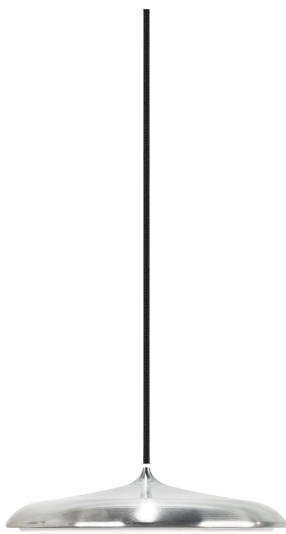

ARTIST 25 | PENDANT | STAINLESS STEEL

2420203034

Voltage (V): 220-240 Volt
IP degree: IP20
Class (Class 1, Class 2, Class 3):
Class 2 (Double isolated)
Socket type: LED Module
Parallel connection: False

Primary material: Metal
Secondary material: Plastic
Colour of the cable: Black
Length of the cable (cm): 300
Surface material of the cable:
Textile
Is the cable replaceable: False
Colour: Stainless steel

Height (cm): 6
Shade Diameter (cm): 25
Shade Height (cm): 6
Length (cm): 25

EAN: 5704924024146
Item Number: 2420203034
Pcs Per Master Carton: 2

Sales Box Height (cm): 32
Sales Box Width (cm): 38
Sales Box Depth (cm): 15
Sales Box Volume m³: 0.0182
Product net weight (kg): 1.164

Brightness of light (Lumen): 1000
Colour temperature (Kelvin): 3000
Ra-value : 90
Lifetime (hours): 30000
Energy class: G
Actual watt (W): 14

- Slim and timeless design
- Dimmable
- Soft and diffused light
- High light quality (RA90)
- 5-year LED guarantee