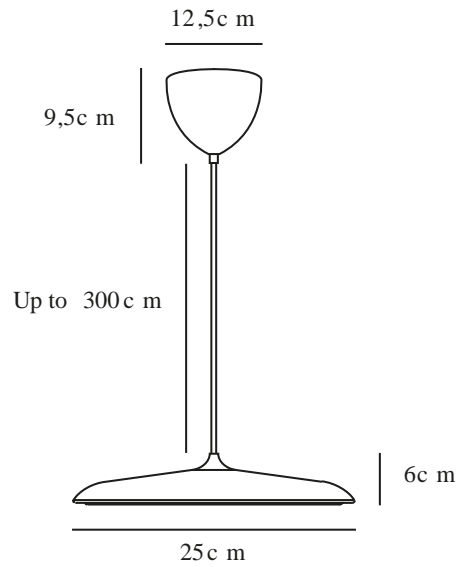

ARTIST 25 | PENDANT | STAINLESS STEEL

2420203034

Voltage (V): 220-240 Volt
IP degree: IP20
Class (Class 1, Class 2, Class 3):
Class 2 (Double isolated)
Socket type: LED Module
Parallel connection: False

Primary material: Metal
Secondary material: Plastic
Colour of the cable: Black
Length of the cable (cm): 300
Surface material of the cable:
Textile
Is the cable replaceable: False
Colour: Stainless steel

Height (cm): 6
Shade Diameter (cm): 25
Shade Height (cm): 6
Length (cm): 25

EAN: 5704924024146
Item Number: 2420203034
Pcs Per Master Carton: 2

Sales Box Height (cm): 32
Sales Box Width (cm): 38
Sales Box Depth (cm): 15
Sales Box Volume m³: 0.0182
Product net weight (kg): 1.164