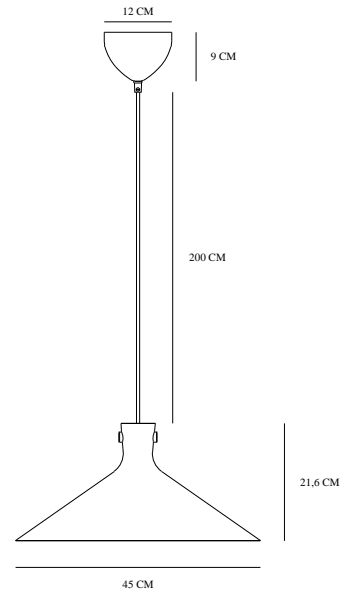

DORINA | PENDANT | WHITE

2512143001

nordlux®

Voltage (V): 220-240 Volt
IP degree: IP20
Maximum bulb wattage (W): 60W
Class (Class 1, Class 2, Class 3):
Class 2 (Double isolated)
Socket type: E27
Parallel connection: False

Height (cm): 21.6
Shade Diameter (cm): 45
Length (cm): 45
EAN: 5704924024320
TUN: 2439876
Item Number: 2512143001
Pcs Per Master Carton: 2

Sales Box Height (cm): 48
Sales Box Width(cm): 48
Sales Box Depth (cm): 25
Sales Box Volume m³ : 0.0576
Product net weight (kg): 1.37

Primary material: Metal
Secondary material: Wood
Colour of the cable: White
Length of the cable (cm): 200
Surface material of the cable:
Textile
Is the cable replaceable: False
Colour: White

• Timeless, Scandinavian design • Elegant mix of wood and metal