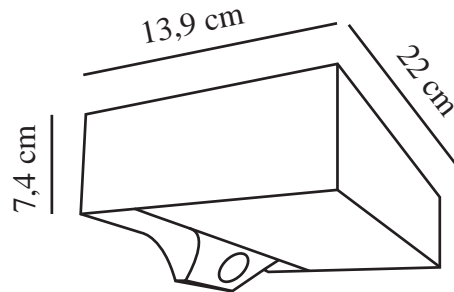

MONAY SQUARE SOLAR | WALL LIGHT | BLACK

nordlux®

2518341003

Voltage (V): 5 Volt
IP degree: IP44
Class (Class 1, Class 2, Class 3):
Class 3 (12V)
Socket type: SolarLed
Switch placement: Inside the
fixture
Parallel connection: False

Height (cm): 7.4
Length (cm): 22
EAN: 5704924023538
TUN: 2427535
Item Number: 2518341003
Pcs Per Master Carton: 3
Sales Box Height (cm): 23

Sales Box Width(cm): 15
Sales Box Depth (cm): 8
Sales Box Volume m³ : 0.0028
Product net weight (kg): 0.52

Primary material: Plastic
Secondary material: Plastic
Colour of the cable: Black
Length of the cable (cm): 100
Surface material of the cable:
Plastic
Is the cable replaceable: True
Colour: Black

Brightness of light (Lumen): 200
Colour temperature (Kelvin): 3000
Ra-value : 80
Lifetime (hours): 30000
Battery lasting time for each
lumen: 200lm/3H; 20lm/18H
Battery recharging 0%-100% (h):
6
Energy class: F
Actual watt (W): 5