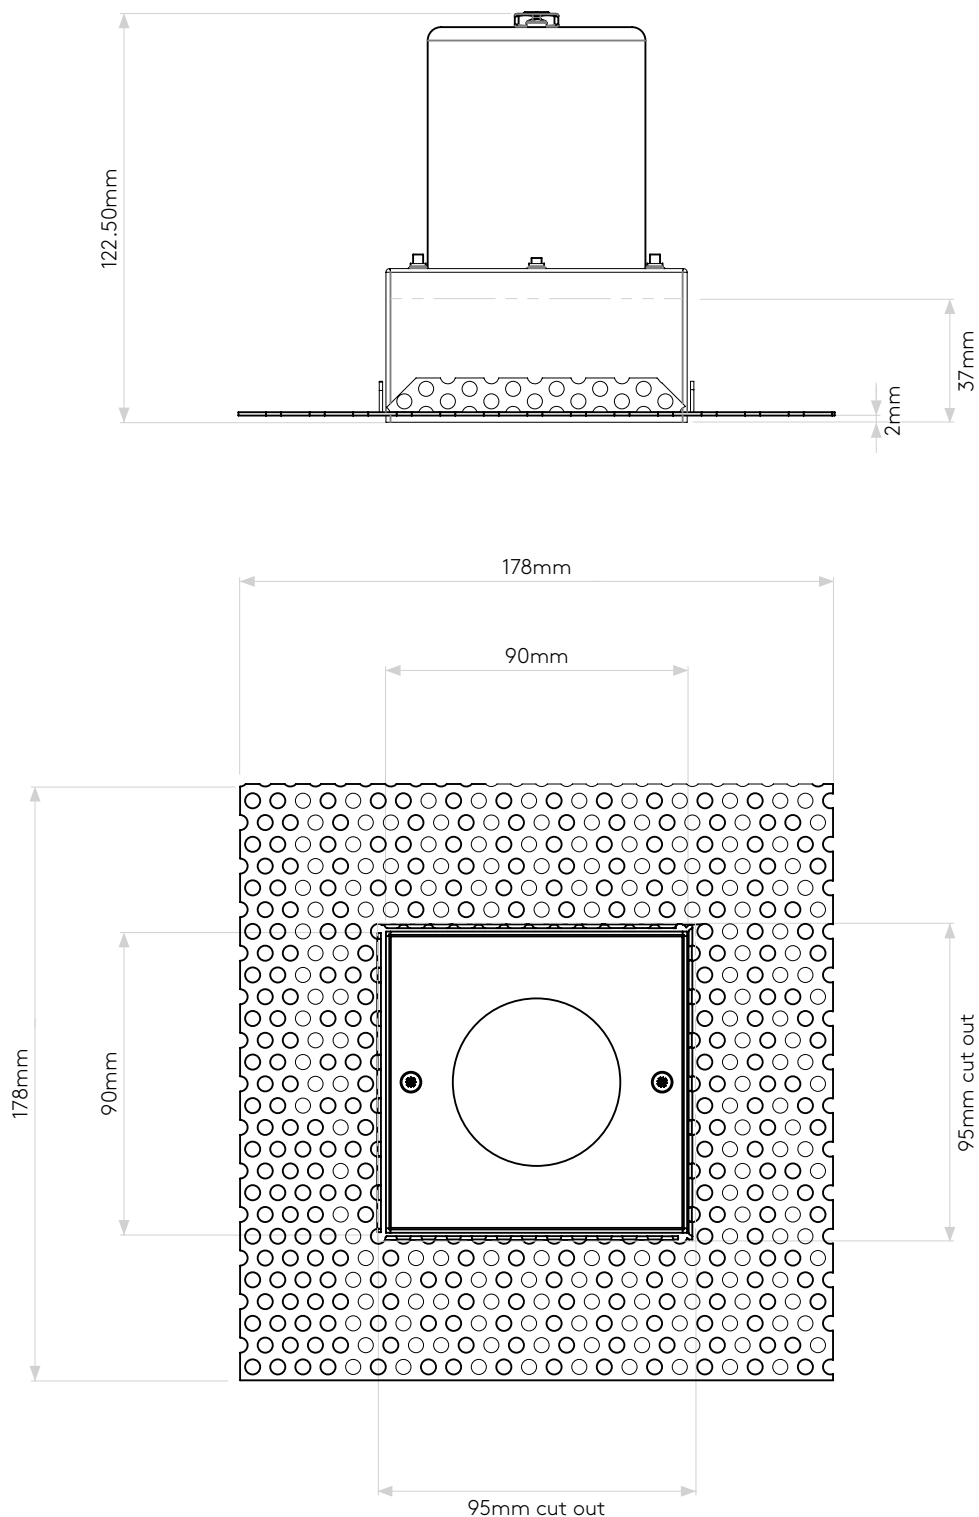

TRIMLESS SQUARE

astro

GENERAL

| | |
|---------------------------|---------------------------------|
| LOCATION: | Architectural/Bathroom/Interior |
| CLASS: | CE (Class II) |
| IP RATING: | IP65 |
| BATHROOM ZONE: | Zone 1, 2, 3 |
| VOLTAGE: | Mains 230V |
| INSTALLATION ORIENTATION: | Ceiling Mount |
| MAIN MATERIAL: | Metal - Mild Steel |
| DIMENSIONS: | H: 122.5mm W: 90mm D: 90mm |
| CUT OUT HOLE: | L: 95mm W: 95mm |
| RECESS DEPTH: | 150mm |
| FIRE RATING: | 90 min BS476 part 21 |
| CABLE LENGTH: | Not Applicable |
| GROSS WEIGHT: | 0.94Kg |

LAMP

| | |
|----------------------------|----------------|
| LIGHT SOURCE: | LED GU10 |
| MAXIMUM WATTAGE: | 6W MAX |
| LAMP INCLUDED: | No |
| MAXIMUM LAMP LENGTH: | 57mm |
| R9: | Lamp Dependent |
| MACADAM ELLIPSE: | Not Applicable |
| TILT ADJUSTABLE ANGLE: | Not Applicable |
| ROTATION ADJUSTABLE ANGLE: | Not Applicable |
| AVERAGE LIFESPAN: | Lamp Dependent |
| L70: | Not Applicable |
| BEAM ANGLE: | Lamp Dependent |

Please note that some dimensions may vary slightly due to manufacturing tolerances, this includes cable entry and fixing holes

Veillez noter que certaines dimensions peuvent varier légèrement en raison des tolérances de fabrication, y compris l'entrée de câble et les trous de fixation.