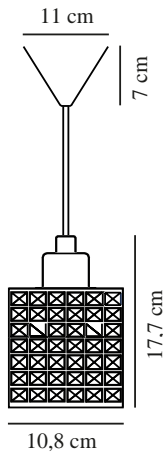

HOLLYWOOD | PENDANT | CLEAR

46483000

nordlux®

Voltage (V): 230 Volt

IP degree: IP20

Maximum bulb wattage (W): 60W

Class (Class 1, Class 2, Class 3):

Class 2 (Double isolated)

Socket type: E27

Dimmerable: Yes with compatible bulb

Colour: Clear

Shade Diameter (cm): 10.8

Shade Height (cm): 17.7

EAN: 5701581405387

TUN: 1975314

Item Number: 46483000

Pcs Per Master Carton: 3

Sales Box Height (cm): 20

Sales Box Width(cm): 13

Sales Box Depth (cm): 13

Sales Box Volume m³ : 0.0034

Product net weight (kg): 0.862

Primary material: Glass

Secondary material: Metal

Colour of the glass: Clear

Colour of the cable: Black

Length of the cable (cm): 300

Surface material of the cable:

Textile

Is the cable replaceable: False

- Glamorous art deco style
- Diamond pattern that reflects light in an exciting way
- Hang 3 lamps together in a line or cluster