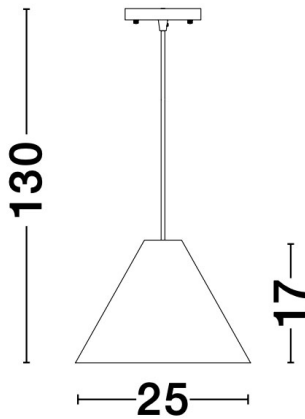

NOVA LUCE

PRODUCT DATASHEET

Version: 001

PRODUCT PHOTOGRAPH

TECHNICAL DRAWING

GENERAL INFORMATION

Product Code	9125062
Collection	Decorative
Product Category	Suspension
Product Family	Wera
Mounting Location	Ceiling
Application Environment	Indoor

DIMENSION & WEIGHT

LxWxH (cm)	D: 25 H: 130
Cut out (cm)	N/A
Weight (Kgr)	0.7

MATERIAL & COLOR

Product Color	Dark Brown
Body Material	Walnut Wood

APPLICATION & MOUNTING

Ambient Working Temp.	Max 45 oC
Type of Protection	IP20
Dimmable	Depends on the lamp
Type of Dimming (Optional)	N/A
Mounting type	Ceiling
Mounting Depth (cm)	N/A
Led Module Replaceable	Yes
Light Source	LED E27