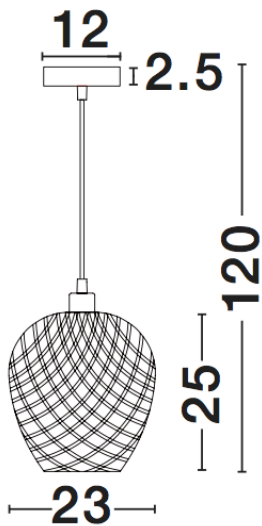

## PRODUCT PHOTOGRAPH

## TECHNICAL DRAWING

## DIMENSION & WEIGHT

LxWxH (cm)	D: 23 H: 120
Cut out (cm)	N/A
Weight (Kgr)	0.4