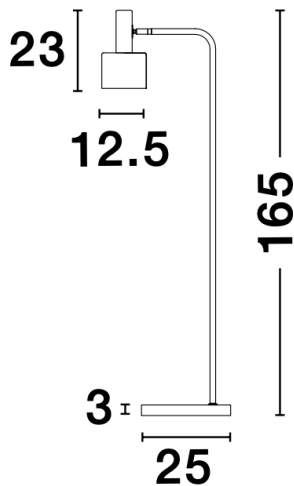

NOVA LUCE

PRODUCT DATASHEET

Version: 001

PRODUCT PHOTOGRAPH

TECHNICAL DRAWING

GENERAL INFORMATION

Product Code	9426653
Collection	Decorative
Product Category	Floor
Product Family	Paz
Mounting Location	N/A
Application Environment	Indoor

DIMENSION & WEIGHT

LxWxH (cm)	D: 12,5 H: 165
Cut out (cm)	N/A
Weight (Kgr)	4.3

MATERIAL & COLOR

Product Color	Gold & White
Body Material	Metal

APPLICATION & MOUNTING

Ambient Working Temp.	Max 45 oC
Type of Protection	IP20
Dimmable	Depends on the lamp
Type of Dimming (Optional)	N/A
Mounting type	N/A
Mounting Depth (cm)	N/A
Led Module Replaceable	Yes
Light Source	LED E27

NOVA LUCE

PRODUCT DATASHEET

Version: 001

ELECTRICAL DATA

Power (Nominal)	Depends on the lamp
Input voltage (Nominal)	220-240Vac
Mains Frequency	50/60Hz

PHOTOMETRICAL DATA

Luminous Flux	Depends on the lamp
Color Temperature	Depends on the lamp
Light Color (Designation)	N/A