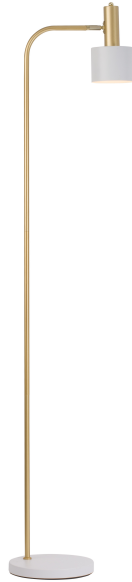

NOVA LUCE

PRODUCT DATASHEET

Version: 001

PRODUCT PHOTOGRAPH

TECHNICAL DRAWING

GENERAL INFORMATION

Product Code	9426653
Collection	Decorative
Product Category	Floor
Product Family	Paz
Mounting Location	N/A
Application Environment	Indoor

DIMENSION & WEIGHT

LxWxH (cm)	D: 12,5 H: 165
Cut out (cm)	N/A
Weight (Kgr)	4.3

MATERIAL & COLOR

Product Color	Gold & White
Body Material	Metal

APPLICATION & MOUNTING

Ambient Working Temp.	Max 45 oC
Type of Protection	IP20
Dimmable	Depends on the lamp
Type of Dimming (Optional)	N/A
Mounting type	N/A
Mounting Depth (cm)	N/A
Led Module Replaceable	Yes
Light Source	LED E27

NOVA LUCE

PRODUCT DATASHEET

Version: 001

ELECTRICAL DATA

Power (Nominal)	Depends on the lamp
Input voltage (Nominal)	220-240Vac
Mains Frequency	50/60Hz

PHOTOMETRICAL DATA

Luminous Flux	Depends on the lamp
Color Temperature	Depends on the lamp
Light Color (Designation)	N/A