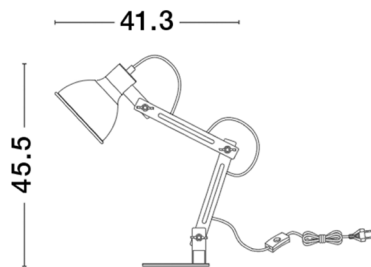

GENERAL INFORMATION

Product Code	9620129
Collection	Decorative
Product Category	Table
Product Family	Grou
Mounting Location	N/A
Application Environment	Indoor

DIMENSION & WEIGHT

LxWxH (cm)	L: 15 W: 41,3 H: 45,5
Cut out (cm)	N/A
Weight (Kgr)	1.3

MATERIAL & COLOR

Product Color	Matt White
Body Material	Metal & Wood

APPLICATION & MOUNTING

Ambient Working Temp.	Max 45 oC
Type of Protection	IP20
Dimmable	Depends on the lamp
Type of Dimming (Optional)	N/A
Mounting type	N/A
Mounting Depth (cm)	N/A
Led Module Replaceable	Yes
Light Source	LED E27

NOVA LUCE S.A

Schimatari Viotias
32009, Greece

+30 22620 58 121
+30 22620 56 743

info@novaluce.com
www.novaluce.com