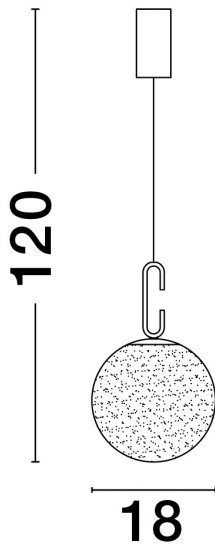

NOVA LUCE

PRODUCT DATASHEET

Version: 001

PRODUCT PHOTOGRAPH

TECHNICAL DRAWING

GENERAL INFORMATION

Product Code	9695224
Collection	Decorative
Product Category	Suspension
Product Family	Hook
Mounting Location	Ceiling
Application Environment	Indoor

DIMENSION & WEIGHT

LxWxH (cm)	D: 18 H: 120
Cut out (cm)	N/A
Weight (Kgr)	0.8

MATERIAL & COLOR

Product Color	Satin Gold & White
Body Material	Metal & Glass

APPLICATION & MOUNTING

Ambient Working Temp.	Max 45 oC
Type of Protection	IP20
Dimmable	No
Type of Dimming (Optional)	N/A
Mounting type	Ceiling
Mounting Depth (cm)	N/A
Led Module Replaceable	No
Light Source	LED

Power (Nominal)	10,64W
Input voltage (Nominal)	220-240Vac
Mains Frequency	50/60Hz

PHOTOMETRICAL DATA

Luminus Flux	1061
Color Temperature	3000K
Light Color (Designation)	Warm White

WARRANTY

Warranty	3 Years
----------	----------------