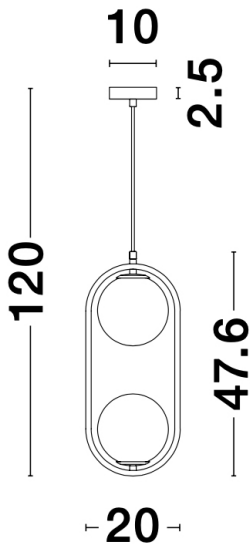

NOVA LUCE

PRODUCT DATASHEET

Version: 001

PRODUCT PHOTOGRAPH

TECHNICAL DRAWING

GENERAL INFORMATION

Product Code	9988171
Collection	Decorative
Product Category	Suspension
Product Family	Obitar
Mounting Location	Ceiling
Application Environment	Indoor

DIMENSION & WEIGHT

LxWxH (cm)	L: 20 W: 15 H: 120
Cut out (cm)	N/A
Weight (Kgr)	1.2

MATERIAL & COLOR

Product Color	Brass Gold & Opal
Body Material	Metal & Glass

APPLICATION & MOUNTING

Ambient Working Temp.	Max 45 oC
Type of Protection	IP20
Dimmable	Depends on the lamp
Type of Dimming (Optional)	N/A
Mounting type	Ceiling
Mounting Depth (cm)	N/A
Led Module Replaceable	Yes
Light Source	LED G9

Power (Nominal)	Depends on the lamp
Input voltage (Nominal)	220-240Vac
Mains Frequency	50/60Hz

PHOTOMETRICAL DATA

Luminous Flux	Depends on the lamp
Color Temperature	Depends on the lamp
Light Color (Designation)	N/A