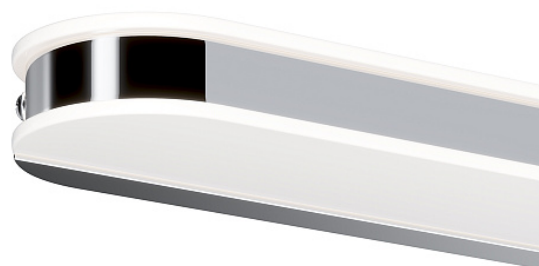

# Backlight Epic 4000K 16W

Series: Epic Article: MIR009WL-L16CH4K

Article	MIR009WL-L16CH4K
Brand	Maytoni
Collection	Mirror
Series	Metal housing, chromium colour. Acrylic diffuser. LED-module. Bi-directional light (upward and downward). 12W and 16W models.
Product type	Backlight
Fitting color	Chrome
Fitting material	Metal and acrylic
Number of lamps	1
Color temperature	4000
IP protection	IP 20
Dimmable	No
Height	55
Width	800
Color rendering index	80
Length	85
Scattering angle	120
Voltage	AC 85-265
Protection level	Class1
Warranty	3
Power	16
Volume	0.011

Lamps included	No
Light flux	900
Mounting bowl	No
Chain	No
Type of fastener	Surface-mounted
Base	No
Dome lamp switch	No
Energy efficiency class	G
Fireproof	No
Dyed	No
Lampshade	No
Packing length	870
Net	1.09
Gross	1.4