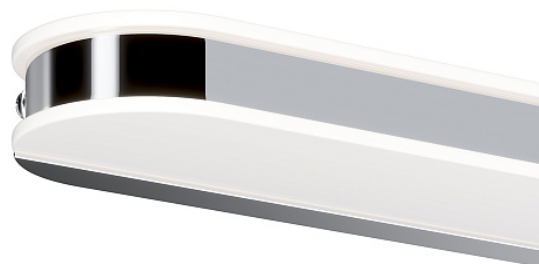

Backlight Epic 4000K 12W

Series: Epic Article: MIR009WL-L12CH4K

Article	MIR009WL-L12CH4K
Brand	Maytoni
Collection	Mirror
Series	Metal housing, chromium colour. Acrylic diffuser. LED-module. Bi-directional light (upward and downward). 12W and 16W models.
Product type	Backlight
Fitting color	Chrome
Fitting material	Metal and acrylic
Number of lamps	1
Color temperature	4000
IP protection	IP 20
Dimmable	No
Height	55
Width	600
Color rendering index	80
Length	85
Scattering angle	120
Voltage	AC 85-265
Protection level	Class1
Warranty	3
Power	12
Volume	0.0085

Lamps included	No
Light flux	650
Mounting bowl	No
Chain	No
Type of fastener	Surface-mounted
Base	No
Dome lamp switch	No
Energy efficiency class	G
Fireproof	No
Dyed	No
Lampshade	No
Packing length	630
Net	0.81
Gross	1.03