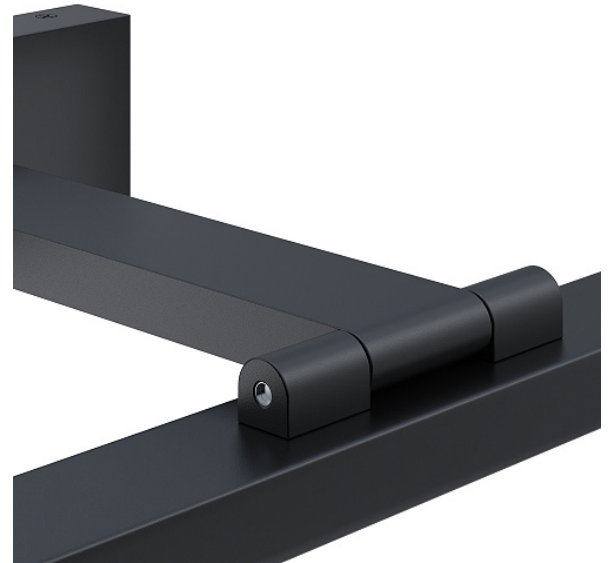

Backlight Bris 4000K 12W

Series: Bris Article: MIR008WL-L12B4K

Article	MIR008WL-L12B4K
Brand	Maytoni
Collection	Mirror
Series	Aluminum housing in two shades: white and black. Energy-efficient LED sources Light direction is regulated by a rotary diffuser.
Product type	Backlight
Fitting color	Black
Fitting material	Metal and plastic
Number of lamps	1
Color temperature	4000
IP protection	IP 20
Dimmable	No
Height	50
Width	495
Color rendering index	80
Length	200
Scattering angle	120
Voltage	AC 85-265
Protection level	Class1
Warranty	3
Power	12
Volume	0.0151

Maytoni
Eclairages pour tableaux Bris

Dimension du produit

50 mm
130 mm
495 mm
297 mm
1210 mm

V 85-265 AC
1
12W Max
IP 20
Protection contre infiltration
LED
820LM
4000K
Classe d'efficacité

Lamps included	No
Light flux	820
Mounting bowl	No
Chain	No
Type of fastener	Surface-mounted
Base	No
Dome lamp switch	No
Energy efficiency class	G
Fireproof	No
Dyed	No
Lampshade	No
Packing length	560
Net	0.57
Gross	0.93