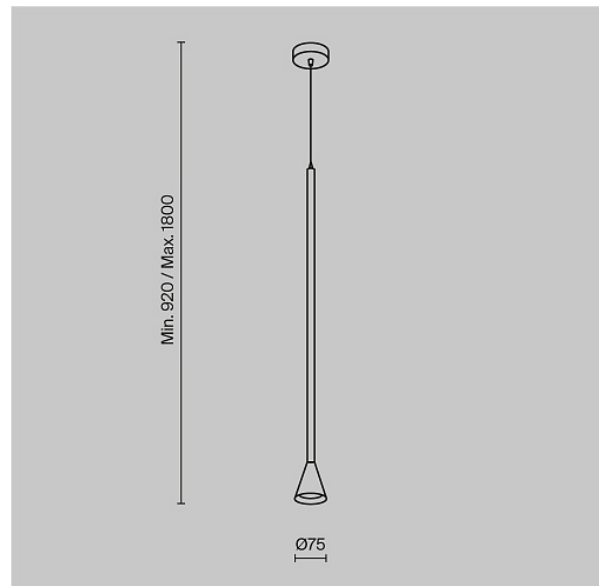

Pendant lamp Arrow GU10x1 40W

Series: Arrow Article: P064PL-01B

Article	P064PL-01B
Brand	Technical
Collection	Pendant
Series	Arrow
Product type	Pendant lamp
Fitting color	Black
Fitting material	Metal
Light source	GU10
Number of lamps	1
IP protection	IP 20
Dimmable	No
Height	895
Voltage	AC 220-240
Diameter	75
Protection level	Class1
Warranty	2
Power	40
Volume	0.0141
Lamps included	No
Mounting bowl	Yes
Chain	Yes
Chain Length	880
Type of fastener	Bar
Base diameter	100
Base	Yes

Dome lamp switch	No
Fireproof	No
Dyed	No
Lampshade	Yes
Packing length	915
Net	0.75
Gross	1
Mounting type	Suspended