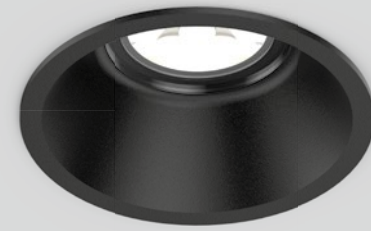

LINK LAB CREATIVE OFFICES | STAY STUDIO KORTRIJK | BELGIUM

DEEP IP65 | IP44

Ceiling recessed

1.0 LED

LED COB 6,9W | 350/500mA | 17V aluminium

IP65 33° SDCM2 L80I55K 0.24kg

wire springs 86-89 1.80 4-27

CODE

184161W
184161B

LIGHT COLOUR	LUMEN CRI	CODE
2700K	485/640 >90	3
3000K	510/690 >90	5

BLADE SPRING VERSION ONLINE

weverducre.com/more-deep-ip44-65

Rev. 001/2024-05

ALWAYS USE

driver | 500mA

	CODE
10W IP20	90214406
10W dim IP20	90224403
24W IP68	90214702

more options and specs on page 808

1.0 MR16

QR-CBC51 max. 12W | GU5.3 | 12V aluminium

IP44 0.15kg

wire springs 86-89 1.90 4-25

CODE

112610W0
112610B0

ALWAYS USE