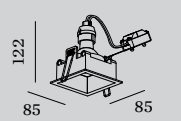

1.0 PAR16

PAR16 max. 12W | GU10 100-240VAC | 50-60Hz aluminium

IP44 0.19kg

wire springs 74x78 130 4-30

CODE	
118420W0	118420B0

LIGHT COLOUR	LUMEN | CRI	CODE
2700K	460lm	901228W3
2700K	437lm	901228B3
3000K	500lm	901228W5
3000K	457lm	901228B5

specifications on page 810

OPTIONAL

PAR16 6.5W | GU10 | phase-cut dim

CODE	
2700K | 460lm	901228W3
2700K | 437lm	901228B3
3000K | 500lm	901228W5
3000K | 457lm	901228B5

MORE BEAM ANGLES ONLINE

weverducre.com/more-plano-ip44