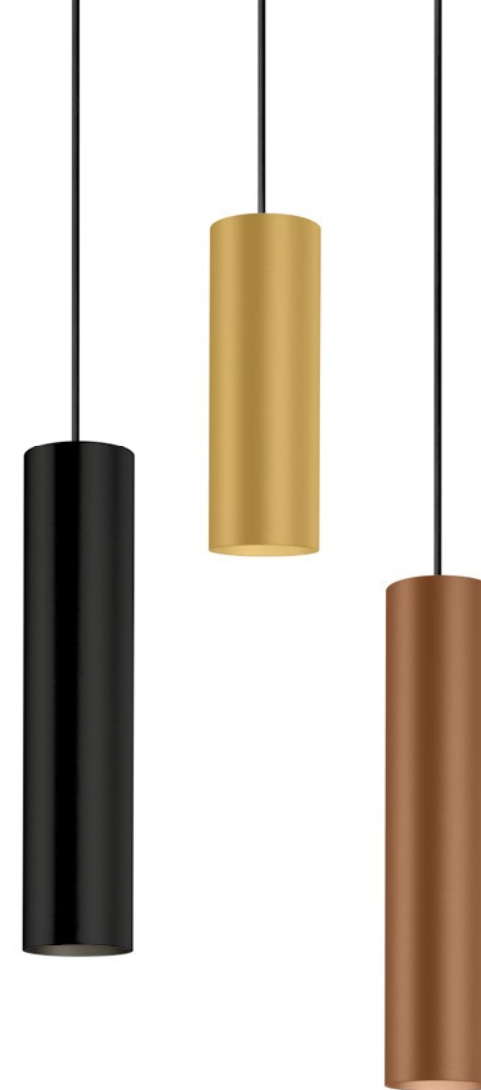

RAY

Ceiling suspended

2.0 | 3.0 LED

LED COB 6W | phase-cut dim
220-240VAC | 50-60Hz | incl. driver
aluminium

IP20 λ 36° SDCM2 L80|55K 0.62|0.76kg

2.0

200mm

	CODE
	226764W_
	226764L_
	226764G_
	226764M_
	226764P_
	226764B_

3.0

300mm

	CODE
	226864W_
	226864L_
	226864G_
	226864M_
	226864P_
	226864B_

CHOOSE YOUR BASE

A | Single base

ceiling base round | ø84

	CODE
	90052022
	90052021

B | Semi recessed single base

C | Invisible single base

D | Multiple base

E | Linear multiple base

F | Wall base

more infos on page 458

LIGHT COLOUR	LUMEN CRI	CODE
2700K	405 >90	3
3000K	430 >90	5
2000-3000K	9W 570 >90	9

white fixtures with white cable