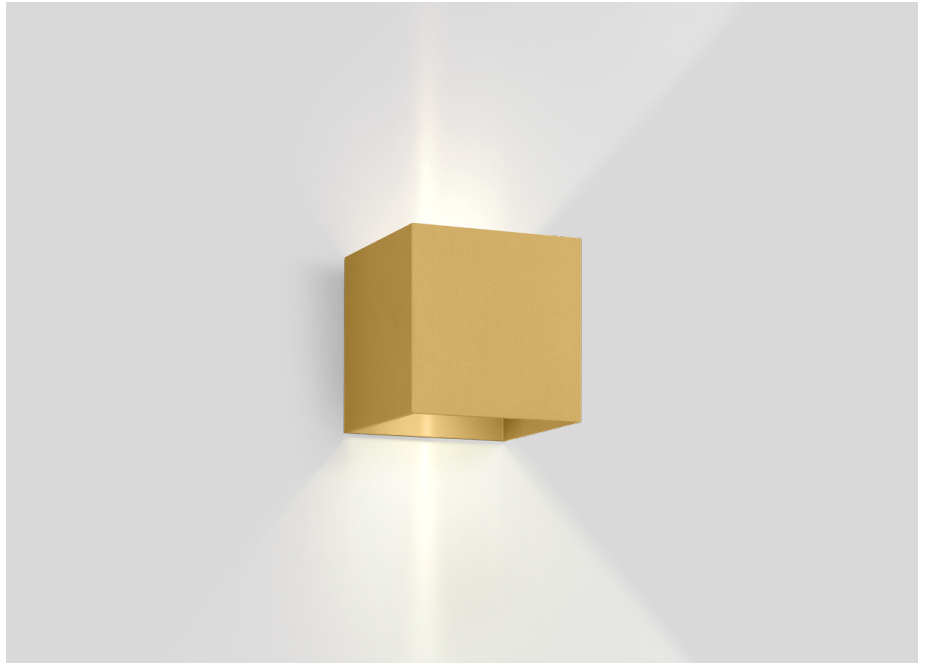

WEVER & DUCRÉ
LIGHTING

BOX WALL 2.0 Loxone

34114LG9

Project
Type
Notes
Quantity
Date

GENERAL

Wall , Surface
 Gold
 IP20
 Interior
 Total 900 lm

LED

colour warm dimming
 1800 K - 3000 K
 CRI ≥ 90

OPTICAL

Variable

ELECTRICAL

excl. driver
 24 V
 Total connected power 15.0 W
 Class 3

PHYSICAL

Length 100 mm
 Width 100 mm
 Height 100 mm
 0.88 kg

Squared wall surface mounted luminaire made from aluminium; surface Gold; wet painted; brushed; direct/indirect light distribution; PCB 3-step binning; light colour 1800 K - 3000 K colour warm dimming; CRI ≥ 90; 24 V; degree of protection IP20; Class 3; inclusive flaps for adjustable beam angle; light source replaceable by Wever Ducré or by a professional with explicit authorization;