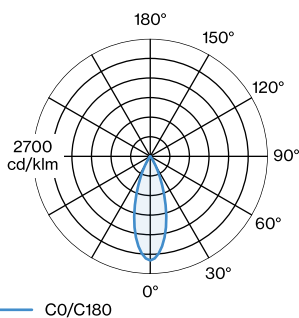

LIGHT DISTRIBUTION