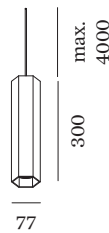

WEVER & DUCRÉ
LIGHTING

HEXO SUSPENDED 3.0 PAR16

227420B0

Project

Type

Notes

Quantity

Date

GENERAL

Ceiling, Suspended

incl. 4.0 m suspension

Black Matt

RAL 9005^a

IP20

Interior

Output: 445^b, 465^c lm

CIE flux code: 94 98 100 100 96

LED

Lamp PAR16

Socket GU10

max. per socket 12.0 W

CRI ≥ 90

ELECTRICAL

100 - 240 V

LED Inset 6.5 W

Class 1

PHYSICAL

Length 77 mm

Width 77 mm

Height 300 mm

0.74 kg

^a Color may deviate slightly due to production conditions.

^b PAR16 LAMP 2700K CRI90

^c PAR16 LAMP 3000K CRI90

Hexagonal ceiling suspended luminaire made from die-cast aluminium; surface Black Matt; powder coated; matt texture; RAL 9005; inclusive adjustable cable suspension max. 4000mm in Signal Black; lamp socket GU10; lamp type PAR16; max. 12W; 100 - 240 V; degree of protection IP20; Class 1; lamp not included; ceiling base not included;

LIGHT DISTRIBUTION