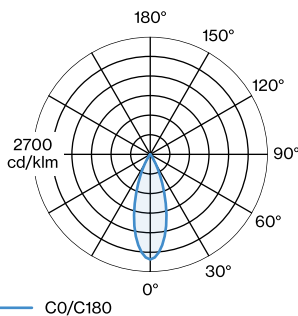

LIGHT DISTRIBUTION