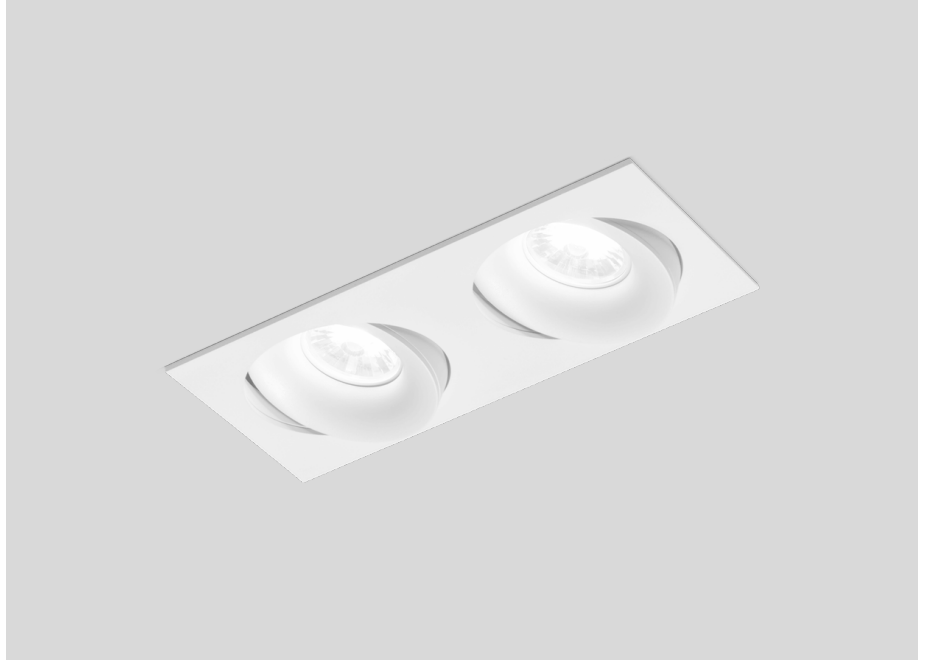

GENERAL

Ceiling , Recessed _____

Tilt max 35° _____

Rotation 355° _____

White Matt _____

IP20 _____

Interior _____

Output: 1000 lm _____

Rectangular ceiling recessed luminaire made from aluminium; surface White Matt; powder coated, matt texture; installation without tools using wire springs; 355° rotatable and 35° tiltable; degree of protection IP20; Class 3; light source replaceable by Wever Ducré or by a professional with explicit authorization;