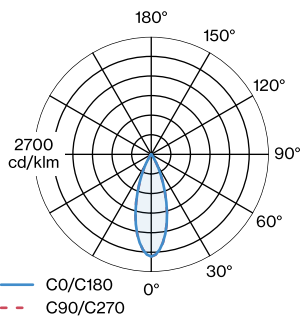

ELECTRICAL

100 - 240 V

LED Inset 6.5 W

Class 2

PHYSICAL

Length 70 mm

Width 70 mm

Height 120 mm

LIGHT DISTRIBUTION

[131120W0] The technical data represent rated values for an ambient temperature of 25°C. The data values for the luminous flux are initially subject to a tolerance of +/- 10%, those for the electrical connected load are initially subject to a tolerance of +/- 10%, and those for the colour temperature are initially subject to a tolerance of +/- 150 K. No liability is assumed for typographical or printing errors. The general terms and conditions of Wever & Ducré apply.
© Wever & Ducré BV · Spinnerijstraat 99/21 · 8500 Kortrijk · Belgium · www.weverducre.com