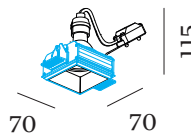

WEVER & DUCRÉ
LIGHTING

STRANGE

trimless 1.0 PAR16

131120W0

Project

Type

Notes

Quantity

Date

GENERAL

Ceiling, Recessed

Tilt max 35°

Rotation 355°

White Matt

RAL 9010^a

IP20

Interior

Output: 480^b, 520^c lm

CIE flux code: 94 98 100 100 95

LED

Lamp PAR16

Socket GU10

max. per socket 12.0 W

CRI ≥ 90

ELECTRICAL

100 - 240 V

LED Inset 6.5 W

Class 2

PHYSICAL

Length 70 mm

Width 70 mm

Height 120 mm

0.41 kg

alu plasterkit

CUTOUT

Length 86 mm

Width 86 mm

Min. ceiling thickness 7 mm

Max. ceiling thickness 32 mm

Recessed depth 125 mm

^a Color may deviate slightly due to production conditions.

^b PAR16 LAMP 2700K CRI90

^c PAR16 LAMP 3000K CRI90

Squared ceiling recessed luminaire made from aluminium; surface White Matt; powder coated, matt texture; RAL 9010; recessed depth 125 mm; lamp socket GU10; lamp type PAR16; max. 12W; 100 - 240 V; 355° rotatable and 35° tiltable; degree of protection IP20; Class 2; lamp not included;

LIGHT DISTRIBUTION

[131120W0] The technical data represent rated values for an ambient temperature of 25°C. The data values for the luminous flux are initially subject to a tolerance of +/- 10%, those for the electrical connected load are initially subject to a tolerance of +/- 10%, and those for the colour temperature are initially subject to a tolerance of +/- 150 K. No liability is assumed for typographical or printing errors. The general terms and conditions of Wever & Ducré apply.
© Wever & Ducré BV · Spinnerijstraat 99/21 · 8500 Kortrijk · Belgium · www.weverducre.com