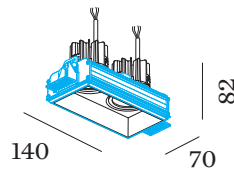

colour warm dimming
1800 K - 3000 K
CRI ≥ 90

OPTICAL

Standard

ELECTRICAL

excl. driver
24 V
Total connected power 7.0 W
Class 3

PHYSICAL

Length 140 mm
Width 70 mm
Height 83 mm
0.74 kg

Rectangular ceiling recessed luminaire made from aluminium; surface Champagne; wet painted, smooth semi glossy; 355° rotatable and 35° tiltable; degree of protection IP20; Class 3; light source replaceable by Wever Ducré or by a professional with explicit authorization;

WEVER & DUCRÉ
LIGHTING

STRANGE

trimless 2.0 Loxone

13156LM9

MOUNTING

Plasterkit

TYPE	L · W · H (MM)	ORDERCODE
STRANGE 2.0 SNEAK TRIMLESS 2.0	151 · 81 · 42	9 0 0 1 7 1 2 1