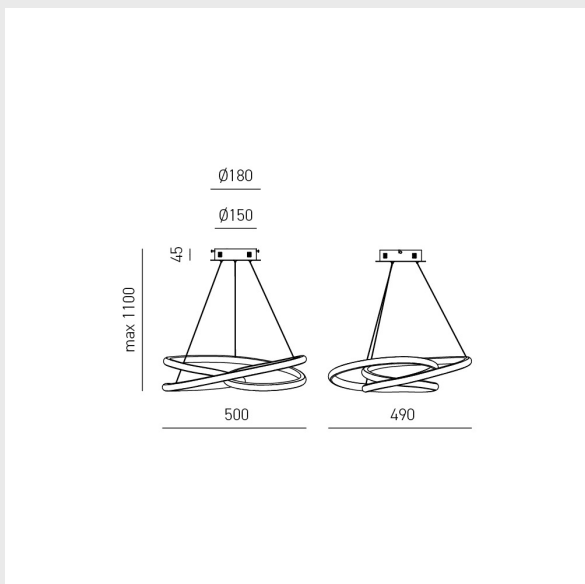

Classe: Classe 1

Frame in brushed gold aluminum. Opal white silicone diffuser. LED light source. dimmable via external dimmer + push-button dimmer (not included).

TECHNICAL DATA:

Watt: 39W

Lumen: 1950lm

Color temperature: 3000K