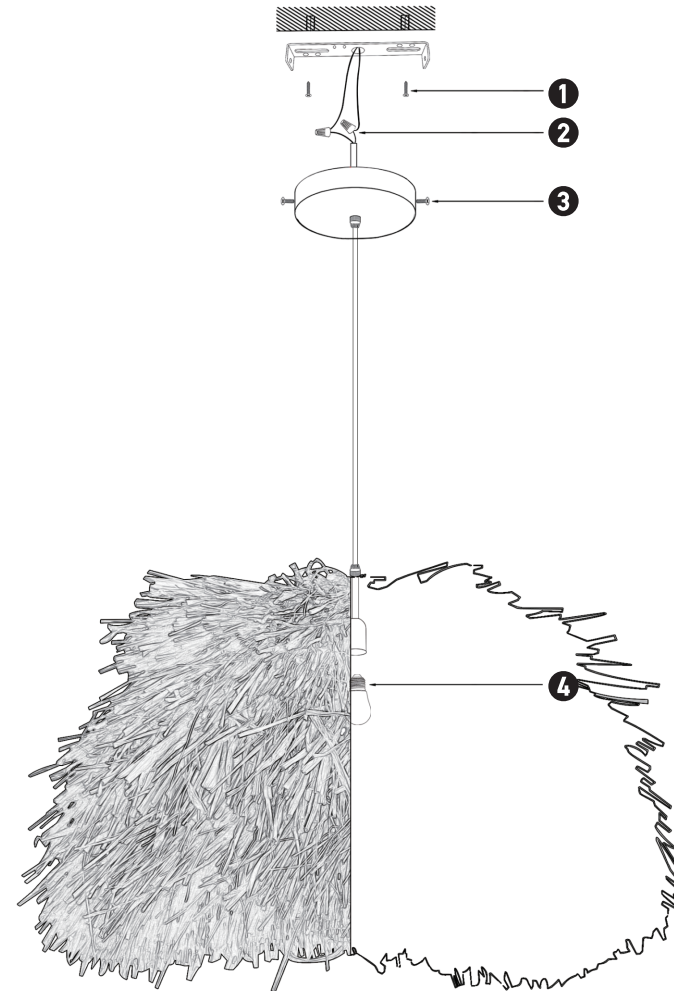

INDOOR PENDANT LIGHT

23197

Please read instructions before commencing installation and retain for future reference.

SPECIFICATIONS

- **Material:** Metal | Raffia
- **Light Source:** 1x E27 | 20W MAX
- **Ingress Protection:** IP20 Protection against entry of solid objects greater than 12mm in diameter.

Connecting the Terminal Block

Connect main supply (**brown** - Live, **blue** - Neutral) into terminal block making sure all connections are tight.

WARNING

⚠ Make sure that the products are installed properly before connecting to electricity.
 Do not cover the luminaire.
 Do not exceed the maximum wattage rating of the lamp.
 If the light source is contained in this luminaire (integrated LED), it shall only be replaced by the manufacturer, his service agent, or a similarly qualified person.