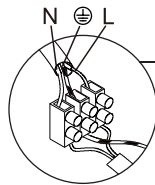

INDOOR PENDANT LIGHT

23197

Please read instructions before commencing installation and retain for future reference.

SPECIFICATIONS

- **Material:** Metal | Raffia
- **Light Source:** 1x E27 | 20W MAX
- **Ingress Protection:** IP20 Protection against entry of solid objects greater than 12mm in diameter.

INSTALLATION INSTRUCTIONS

⚠ Electrical products can cause death, injury, or property damage. Maintenance and installation should only be carried out by a professional electrician.

- Ensure the main supply is switched off before connecting to electricity.

Connecting the Terminal Block

Connect main supply (**brown** - Live, **blue** - Neutral) into terminal block making sure all connections are tight.

WARNING

⚠ Make sure that the products are installed properly before connecting to electricity.
 Do not cover the luminaire.
 Do not exceed the maximum wattage rating of the lamp.
 If the light source is contained in this luminaire (integrated LED), it shall only be replaced by the manufacturer, his service agent, or a similarly qualified person.