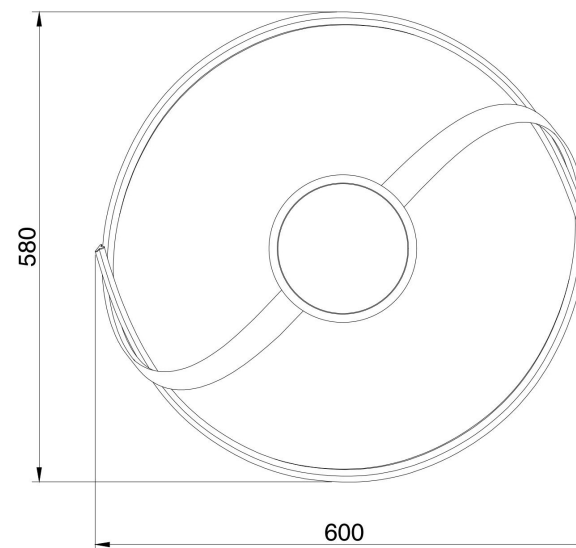

NO.1

NO.2

NO.5

MAX 34W  
2 040 Lumen

Model: MOD283CL-L34BS3K  
Collection: Modern  
Series: Plons  
Ceiling Lamps

This product contains a light source of the energy efficiency class G