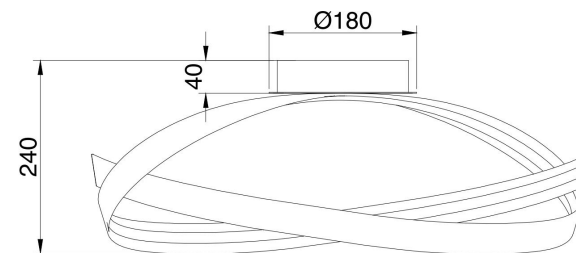

NO.1

NO.2

NO.5

MAX 34W  
2 040 Lumen

Model: MOD283CL-L34BS3K  
Collection: Modern  
Series: Plons  
Ceiling Lamps

This product contains a light source of the energy efficiency class G