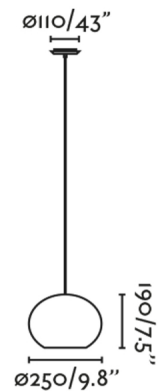

General characteristics

Fixation	Ceiling
Type	I
IP	20
voltage	100V-240V
Hertz	50/60Hz
Cable length	2000 mm
Max. Power	15W

Material

Body/Structure	Steel
Screen	Rattan

Finish

Body/Structure	Black
Screen	Rattan