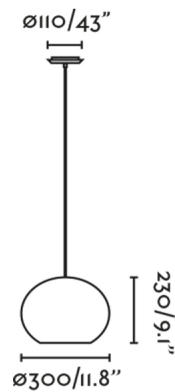

### General characteristics

Fixation	Ceiling
Type	I
IP	20
voltage	100V-240V
Hertz	50/60Hz
Cable length	2000 mm
Max. Power	15W