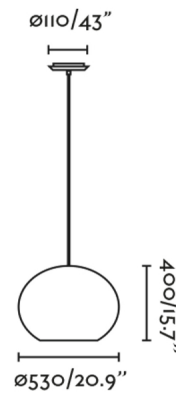

General characteristics

Fixation	Ceiling
Type	I
IP	20
voltage	100V-240V
Hertz	50/60Hz
Cable length	2000 mm
Max. Power	15W

Material

Body/Structure	Steel
Screen	Rattan

Finish

Body/Structure	Black
Screen	Rattan